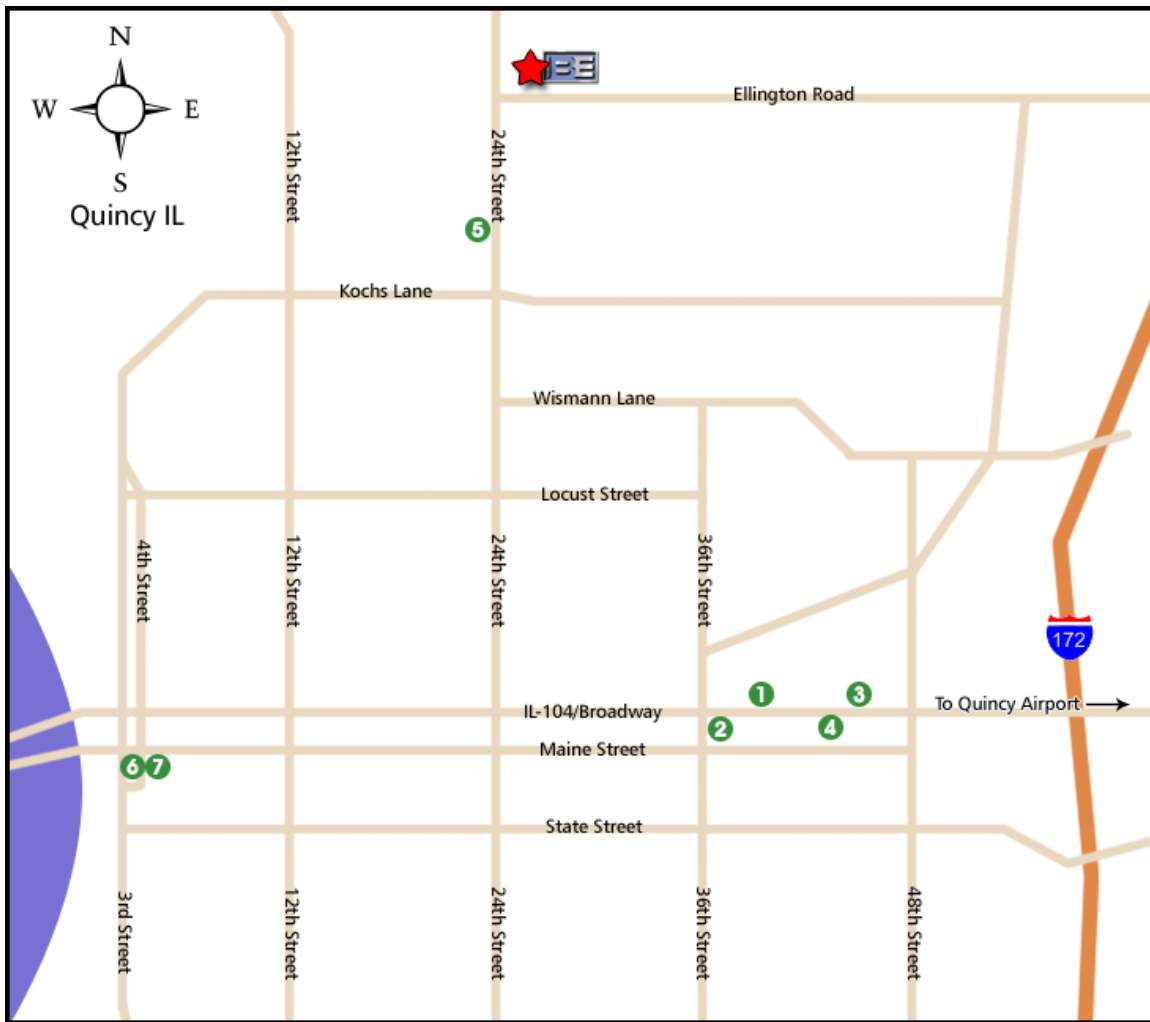

## Quincy Lodging Information

- 1 Stoney Creek Inn**  
3809 Broadway  
217/223-2255  
800/659-2220

Directions from the Stoney Creek Inn to the training facility:

- Turn right from the parking lot onto Broadway
- Turn right on to 24<sup>th</sup> Street
- Drive north for approximately 3 miles to Broadcast Electronics.
- Please come directly to the Training Building on the south side of the main building.

- 2 Super 8 Motel**  
224 North 36<sup>th</sup>  
217/228-8808

Directions from the Super 8 Motel to the training facility:

- Turn Right from the parking lot onto 36<sup>th</sup> street
- Turn left at the first intersection onto Broadway.
- Turn right onto 24<sup>th</sup> Street.
- Drive north for approximately 3 miles to Broadcast Electronics.
- Please come directly to the Training Building on the south side of the main building

**3** **Fairfield Inn**  
4315 Broadway  
217/223-5922

Directions from the Fairfield Inn to the training facility:

- Turn right from the parking lot onto Broadway
- Turn right onto 24<sup>th</sup> Street.
- Drive north for approximately 3 miles to Broadcast Electronics.
- Please come directly to the Training Building on the south side of the main building