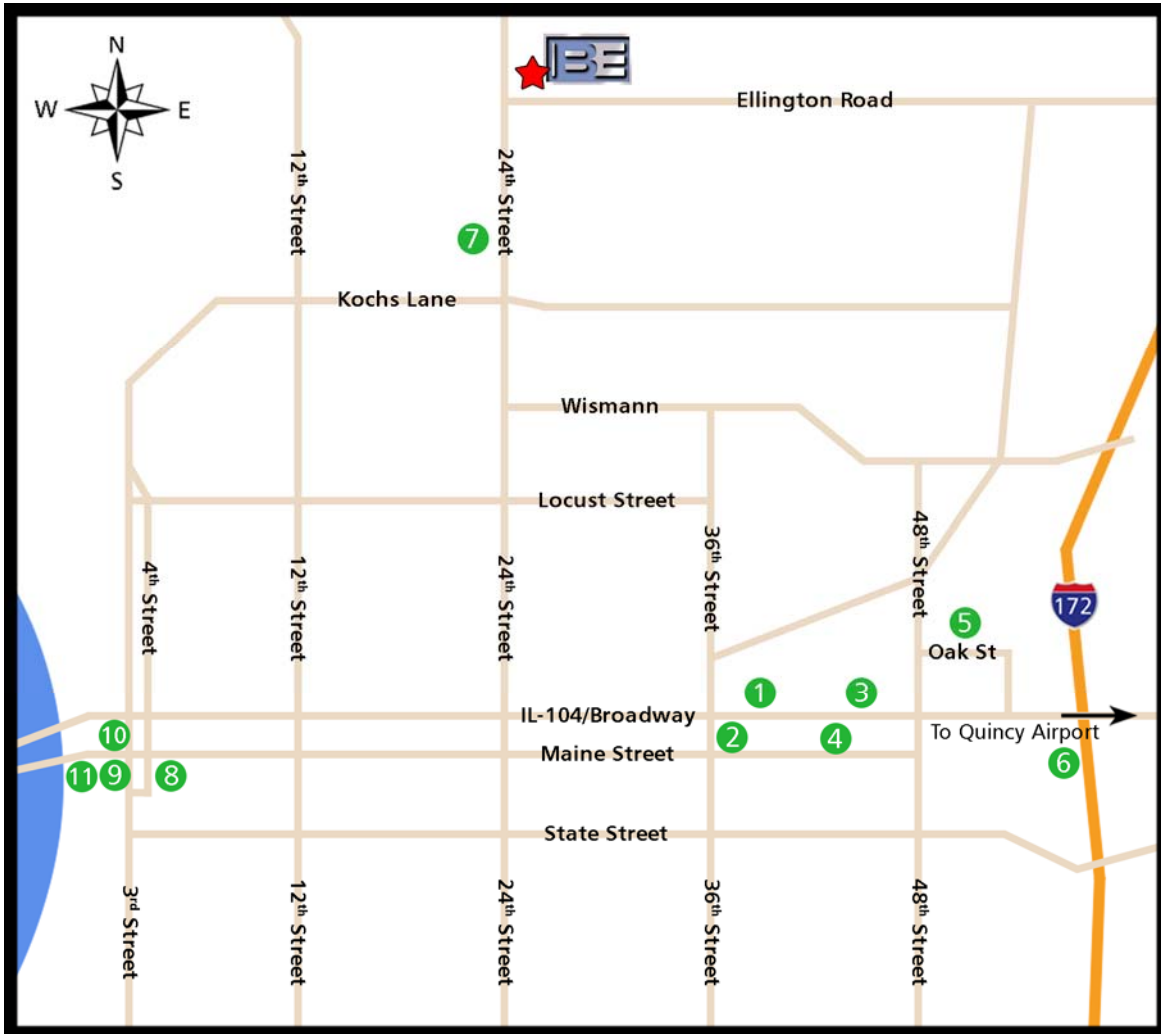

Quincy Lodging Information

1 **Stoney Creek Inn**
3809 Broadway
217/223-2255
800/659-2220

Directions from the Stoney Creek Inn to the training facility:

- Turn left from the parking lot onto Broadway
- Turn right on to 24th Street.
- Drive north for approximately 3 miles to Broadcast Electronics.
- Please come directly to the Training Building on the south side of the main building.

2 **Super 8 Motel**
224 North 36th
217/228-8808

Directions from the Super 8 Motel to the training facility:

- Turn Right from the parking lot onto 36th street.
- Turn left at the first intersection onto Broadway.
- Turn right onto 24th Street.
- Drive north for approximately 3 miles to Broadcast Electronics.
- Please come directly to the Training Building on the south side of the main building.

3 **Fairfield Inn**
4315 Broadway
217/223-5922

Directions from the Fairfield Inn to the training facility:

- Turn left from the parking lot onto Broadway.
- Turn right onto 24th Street.
- Drive north for approximately 3 miles to Broadcast Electronics.
- Please come directly to the Training Building on the south side of the main building.

Additional Travel Information

Quincy Municipal Airport

The Quincy Airport is only about a half hour away from downtown Quincy.

- Exit, right from the airport onto 104 Westbound.
- Once you get to Quincy, 104 becomes Broadway.